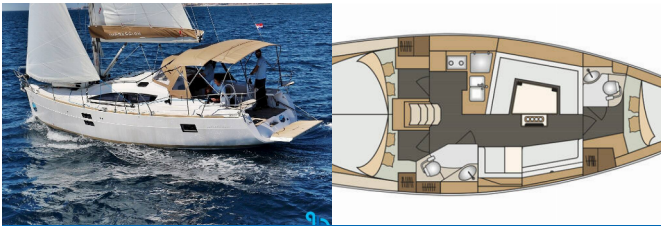

BeBlue S.R.L. • Via Barche 53 • 30035 Mirano (Ve) • Italy

Telefon: +39 041 86 27 010

E-mail: info@beblue.it

Web: www.bebluesailing.com