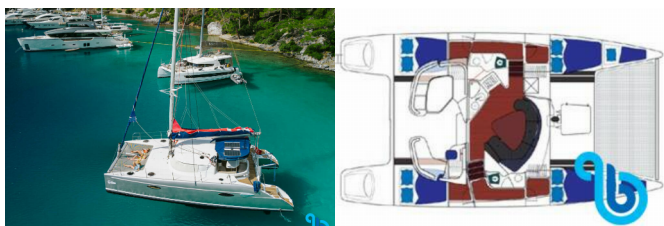

BeBlue S.R.L. • Via Barche 53 • 30035 Mirano (Ve) • Italy

Telephone: +39 041 86 27 010

E-mail: info@beblue.it

Web: www.bebluesailing.com