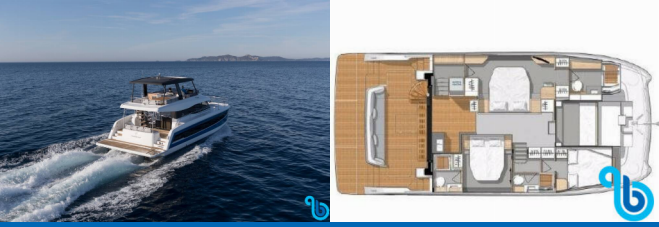

MOTOR YACHT 6

Stephana (2024)

BeBlue S.R.L. • Via Barche 53 • 30035 Mirano (Ve) • Italy

Telephone: [+39 041 86 27 010](tel:+390418627010)

E-mail: info@beblue.it

Web: www.bebluesailing.com

Marina	Bahamas, Abacos, Boat Harbour Marina, Bahamas
Yacht ID	317359
Shipyard	Fontaine Pajot
Boat Name	Stephana
Year	2024
Length	15.00 M
Cabins	3 + 1
Beds	6 + 1
WC/Shower	3 + 1

ELECTRICAL SYSTEM: Bathing platform, Bimini top, Black Water Tank, Cockpit fridge, Cockpit table, Cockpit/stern, outside shower, Grill (Barbecue), Sprayhood, Sun deck cushions, Teak cockpit, 110V socket, Air condition, Generator, Inverter, Shore power connection, Solar panels, VHF radio, Watermaker - desalinator, Electric toilet, Freezer, Ice maker, Oven, Refrigerator, Stove, Autopilot, GPS chart plotter - cockpit, Indoor speakers, Outside speakers

PLEASURE EQUIPMENTS: Bathing platform, Bimini top, Black Water Tank, Cockpit fridge, Cockpit table, Cockpit/stern, outside shower, Grill (Barbecue) , Sprayhood, Sun deck cushions, Teak cockpit, 110V socket, Air condition, Generator, Inverter, Shore power connection, Solar panels, VHF radio , Watermaker - desalinator, Electric toilet, Freezer, Ice maker, Oven, Refrigerator, Stove, Autopilot, GPS chart plotter - cockpit, Indoor speakers, Outside speakers