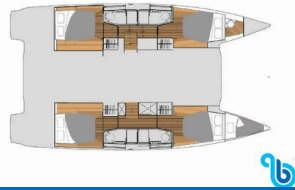

Marina Tortola, Village Cay Marina, British Virgin Islands

Yacht ID 324281

Shipyard Fountaine Pajot

Boat Name Detour

Year 2022

Length 13.45 M

Cabins 4 + 1

Beds 8 + 1

WC/Shower 5

PREMIUM EQUIPMENT: Air condition, Electric winch, Generator, Watermaker - desalinator

DECK EQUIPMENTS: Auxiliary anchor, Bimini top, Black Water Tank, Cockpit cushions, Cockpit table, Cockpit/stern, outside shower, Electric anchor windlass, Grill (Barbecue), Main anchor, Swimming ladder, 110V socket, Air condition, Battery charger, Bilge pump - electric, Generator, Inverter, Shore power connection, VHF radio, Watermaker - desalinator, Electric fans in cabins, Blender, Coffee pot, Electrical filter coffee machine, Electrical kettle, Hot water, Kitchen utensils (Galley equipment, cutlery), Microwave, Oven, Refrigerator, Stove, Toaster, Autopilot, Binoculars, Compass, GPS chart plotter, Navigation (Nautical) charts and nautical guide, Speedometer (Speed log), Tridata, Wind instrument/Anemometer, Outside speakers, Radio, Distress flare box, Emergency tiller, Fire extinguisher, First aid kit, Fog horn, Horseshoe lifebuoy, Life jackets, Torch, Electric winch, Lazy bag, Lazy jacks, Self tailing winch

ELECTRICAL SYSTEM: Auxiliary anchor, Bimini top, Black Water Tank, Cockpit cushions, Cockpit table, Cockpit/stern, outside shower, Electric anchor windlass, Grill (Barbecue), Main anchor, Swimming ladder, 110V socket, Air condition, Battery charger, Bilge pump - electric, Generator, Inverter, Shore power connection, VHF radio, Watermaker - desalinator, Electric fans in cabins, Blender, Coffee pot, Electrical filter coffee machine, Electrical kettle, Hot water, Kitchen utensils (Galley equipment, cutlery), Microwave, Oven, Refrigerator, Stove, Toaster, Autopilot, Binoculars, Compass, GPS chart plotter, Navigation (Nautical) charts and nautical guide, Speedometer (Speed log), Tridata, Wind instrument/Anemometer, Outside speakers, Radio, Distress flare box, Emergency tiller, Fire extinguisher, First aid kit, Fog horn, Horseshoe lifebuoy, Life jackets, Torch, Electric winch, Lazy bag, Lazy jacks, Self tailing winch