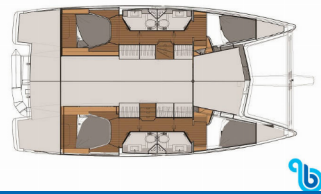

LUCIA 40
SUNRISE (2019)

BeBlue S.R.L. • Via Barche 53 • 30035 Mirano (Ve) • Italy

Telephone: [+39 041 86 27 010](tel:+390418627010)

E-mail: info@beblue.it

Web: www.bebluesailing.com

Marina	Göcek, Turkey
Yacht ID	33340
Shipyard	Fountaine Pajot
Boat Name	SUNRISE
Year	2019
Length	11.73 M
Cabins	4
Beds	8 + 2
WC/Shower	4

NAVIGATION SYSTEM: Anchor with chain, Auxiliary anchor, Bimini top, Black Water Tank, Boat hook, Canister for water, Cockpit cushions, Cockpit light, Cockpit table, Cockpit/stern, outside shower, Deck brush, Electric anchor windlass, Fenders, Fuel funnel, Gangway, Jerry can for fuel (outboard), Jerry cans