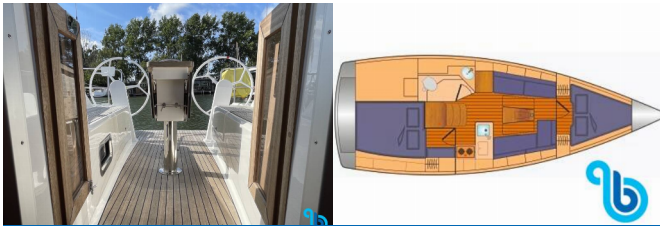

BAVARIA CRUISER 34

TWENTYTWO (2022)

BeBlue S.R.L. • Via Barche 53 • 30035 Mirano (Ve) • Italy

Téléfono: +39 041 86 27 010

Correo electrónico: info@beblue.it

Web: www.bebluesailing.com

Puerto Deportivo	Saltsjö Pir Marina-Saltsjöbaden - Stockholm, Dinamarca
Yate/Yates ID	321540
Embarcadero	Bavaria Yachtbau
Boat Name	TWENTYTWO
Año	2022
Longitud	10.20 M
Cabinas	2
Camas	6
WC/Ducha	1

BÍMINI:

CAFETERA:

PILOTO AUTOMÁTICO:

OTHER EQUIPMENT: Blankets and pillows, Boathook, Cockpit table, Echosounder, Fenders, Fire extinguisher, Gas oven, Lifejackets, Lifteraft, Nautical chart, Pilot book, Safety harnesses, Shower, Steering Wheel, Swimming platform, VHF, Wind and Speed instrument, Wind/speed/depth instruments, Windlass