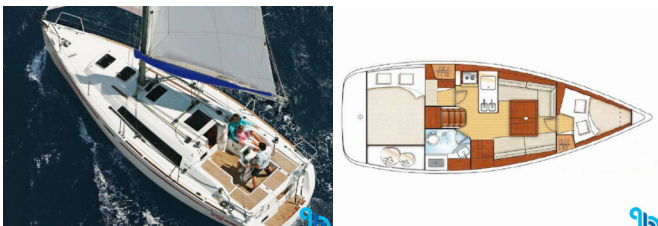

SUNSAIL 31

(2019)

BeBlue S.R.L. • Via Barche 53 • 30035 Mirano (Ve) • Italy

Téléfono: +39 041 86 27 010

Correo electrónico: info@beblue.it

Web: www.bebluesailing.com

Puerto Deportivo	Procida, Italia
Yate/Yates ID	96059
Embarcadero	Bénéteau
Boat Name	
Año	2019
Longitud	11.94 M
Cabinas	2
Camas	6
WC/Ducha	1

ALTAVOCES EXTERIORES:

BÍMINI:

CAFETERA:

EMBARCACIÓN AUXILIAR:

PILOTO AUTOMÁTICO:

OTHER EQUIPMENT: Anchor, Bathing ladder, Bearing compass, Bed linen, Binoculars, Blankets, Boathook, Bosun chair, Cabin and dining area fan, Compass, Cooker and oven, Deck brush, Depth sounder, Electric an manual bilge pump, Electric torch, Emergency flares, Extinguishers, Fenders, First aid kit, Gangway, Halogen lamp, Horseshoe lifebuoys, Hot water system, Italian Waters Pilot Handbook in English, Kitchen equipment, Lifejackets, Lifelines, Liferaft, Nautical charts, outboard fuel tank, Outside shower, Pillows, Safety harnesses, security float, Sheets, Small anchor, Table, Table cloth, Towels, VHF, Water hose, Wind and Speed instrument, Wind breaker jacket, Wind/speed/depth instruments, Windlass