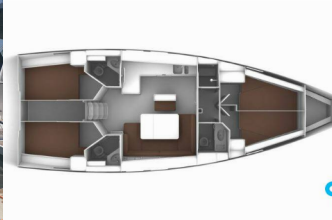

BAVARIA CRUISER 46

Ilona 5 (2024)

BeBlue S.R.L. • Via Barche 53 • 30035 Mirano (Ve) • Italy

Telefon: +39 041 86 27 010

E-mail: info@beblue.it

Web: www.bebluesailing.com

Port Wyjścia	Marina Split - ACI , Chorwacja
Jacht ID	313977
Sztocznia	Bavaria Yachtbau
Boat Name	Ilona 5
Rok	2024
Długość	14.27 M
Kabiny	3 + 1
Łóżka	6 + 1 + 2
Toaleta/ Prysznic	3

INTERIOR DESIGN: Bathing platform, Bimini top, Cockpit cushions, Cockpit table, Cockpit/stern, outside shower, Electric anchor windlass, Fenders, Gangway, Main Deck Compass, Sprayhood, Swimming ladder, Air condition, Batteries, Battery charger , Bilge pump - Electric, Inverter, Shore connection 220 V, Solar panels, VHF radio , Bed linen, Bilge pump - mechanic, Convertible from 4 into 3 cabins, Heating, Salon, Towels, Yacht documents, Dishes, Gas bottles, Gas cookers, Hot water, Kitchen utensils (Galley equipment, cutlery), Oven, Refrigerator, Autopilot, Binoculars, Bow thruster, Echosounder/Depthsounder, GPS chart plotter, Navigation (Nautical) charts and nautical guide , Navigation set, Radar reflector, Wind instrument/Anemometer, Mobile phone, Outside speakers, Radio mp3 player, TV, Wi-Fi Internet, Distress flare box, Fire extinguisher , First aid kit , Floating light, Fog horn, Life belts (Safety harness), Life jackets, Torch