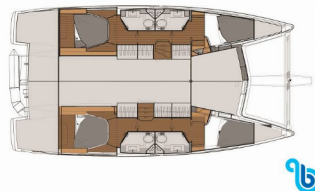

FONTAINE PAJOT LUCIA 40

El Camino (2019)

BeBlue S.R.L. • Via Barche 53 • 30035 Mirano (Ve) • Italy

Telefon: +39 041 86 27 010

E-mail: info@beblue.it

Web: www.bebluesailing.com

Port Wyjścia	Fethiye, Yacht Classic Hotel Marina, Turcja
Jacht ID	31831
Sztocznia	Fontaine Pajot
Boat Name	El Camino
Rok	2019
Długość	11.73 M
Kabiny	4
Łóżka	8 + 2
Toaleta/ Prysznic	4

ELECTRICAL SYSTEM: Anchor swivel, Bathing platform, Bimini top, Cockpit cushions, Cockpit/stern, outside shower, Electric anchor windlass, Gangway, Main anchor, Battery charger , Inverter, Solar panels, Barometer, Heating, Thermometer, Hot water, Refrigerator, Autopilot, Electronic sea charts, GPS chart plotter - cockpit, Log, Speed, Depth- echo sounder, Nautical charts, Pilot book, Indoor speakers, Automatic vest, Life jacket (children), Liferaft

INTERIOR DESIGN: Anchor swivel, Bathing platform, Bimini top, Cockpit cushions, Cockpit/stern, outside shower, Electric anchor windlass, Gangway, Main anchor, Battery charger , Inverter, Solar panels, Barometer, Heating, Thermometer, Hot water, Refrigerator, Autopilot, Electronic sea charts, GPS chart plotter - cockpit, Log, Speed, Depth- echo sounder, Nautical charts, Pilot book, Indoor speakers, Automatic vest, Life jacket (children), Liferaft

PLEASURE EQUIPMENTS: Anchor swivel, Bathing platform, Bimini top, Cockpit cushions, Cockpit/stern, outside shower, Electric anchor windlass, Gangway, Main anchor, Battery charger , Inverter, Solar panels, Barometer, Heating, Thermometer, Hot water, Refrigerator, Autopilot, Electronic sea charts, GPS chart plotter - cockpit, Log, Speed, Depth-echo sounder, Nautical charts, Pilot book, Indoor speakers, Automatic vest, Life jacket (children), Liferaft